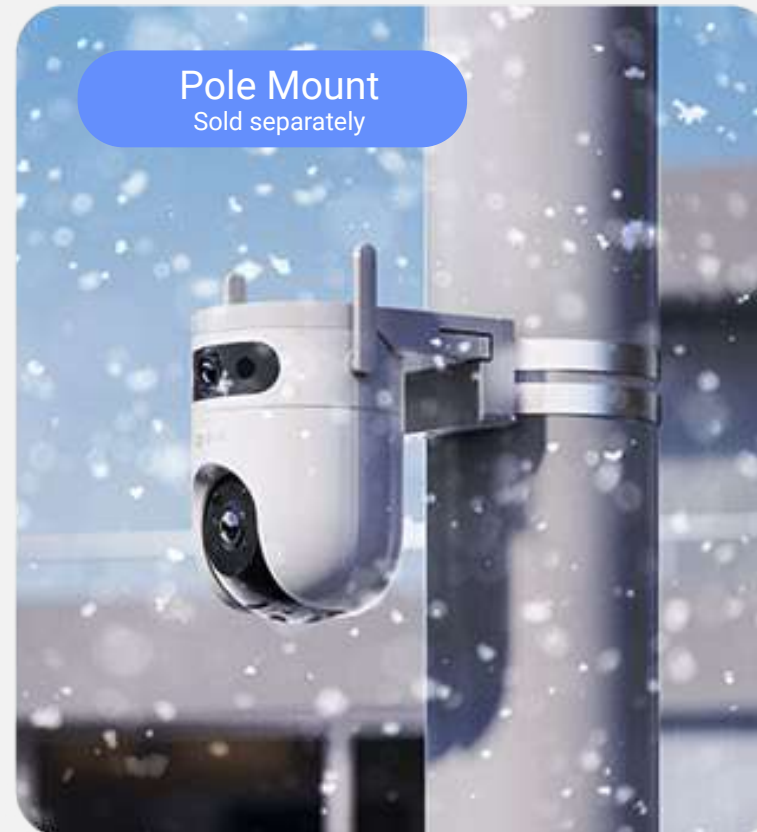

A vigilant guard who works around the clock

The H9c Dual integrates EZVIZ's beloved active defense function to provide an extra layer of protection. Upon detection of intruders, the camera will set off a loud siren and flash spotlights to warn them away.¹

Wall Mount

Ceiling Mount

Pole Mount
Sold separately

A durable design with versatile setups

Designed to satisfy security demands under various scenarios, the H9c Dual can easily find its best location to deliver steady, reliable performance even in rain or snow.