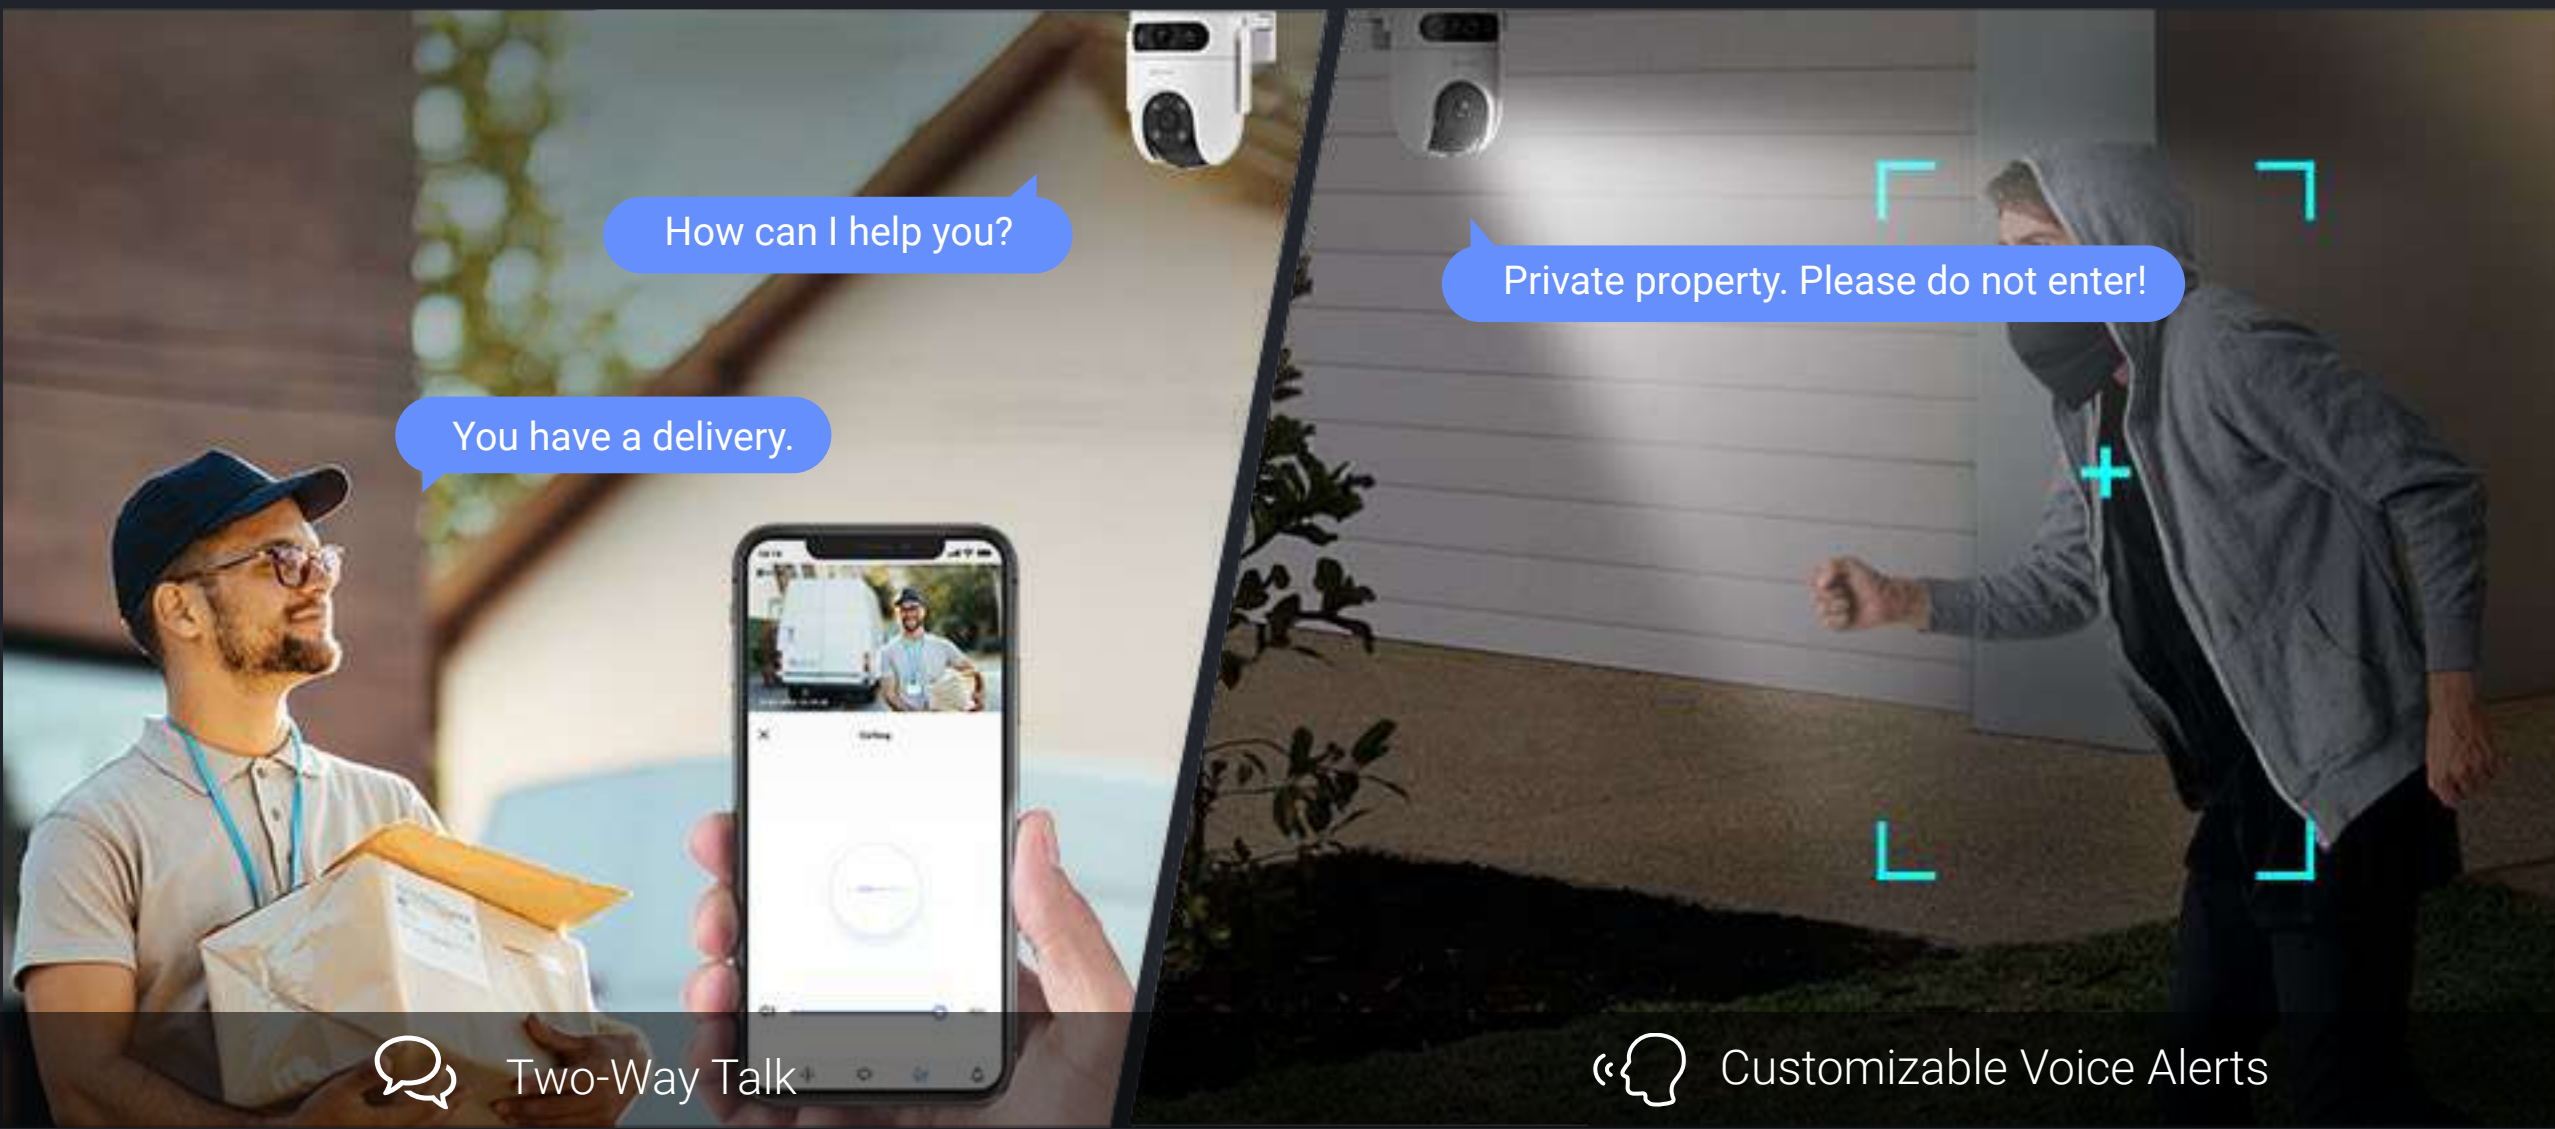

More than
event-only recording

Less than
24/7 storage

1 FPS
NO EVENT

Self-Adaptive FPS
EVENT DETECTED

1 FPS
NO EVENT

Faster connections, boosted coverage

Being Wi-Fi 6-enabled means that the H9c Dual is far less likely to face network challenges when operating outside your house.³ In addition to enhanced Wi-Fi connection stability, you can enjoy smoother dual 2K video streaming and faster camera response when controlling it remotely.

- Low-Latency Dual 2K Streaming
- Extended Range & Coverage
- Enhanced Connectivity
- No Hub Required

Communications can be this easy

Enjoy two-way audio by simply using your smartphone. Or, pre-record a 10-second voice message that automatically plays upon human motion detection.

A vigilant guard who works around the clock

The H9c Dual integrates EZVIZ's beloved active defense function to provide an extra layer of protection. Upon detection of intruders, the camera will set off a loud siren and flash spotlights to warn them away.¹