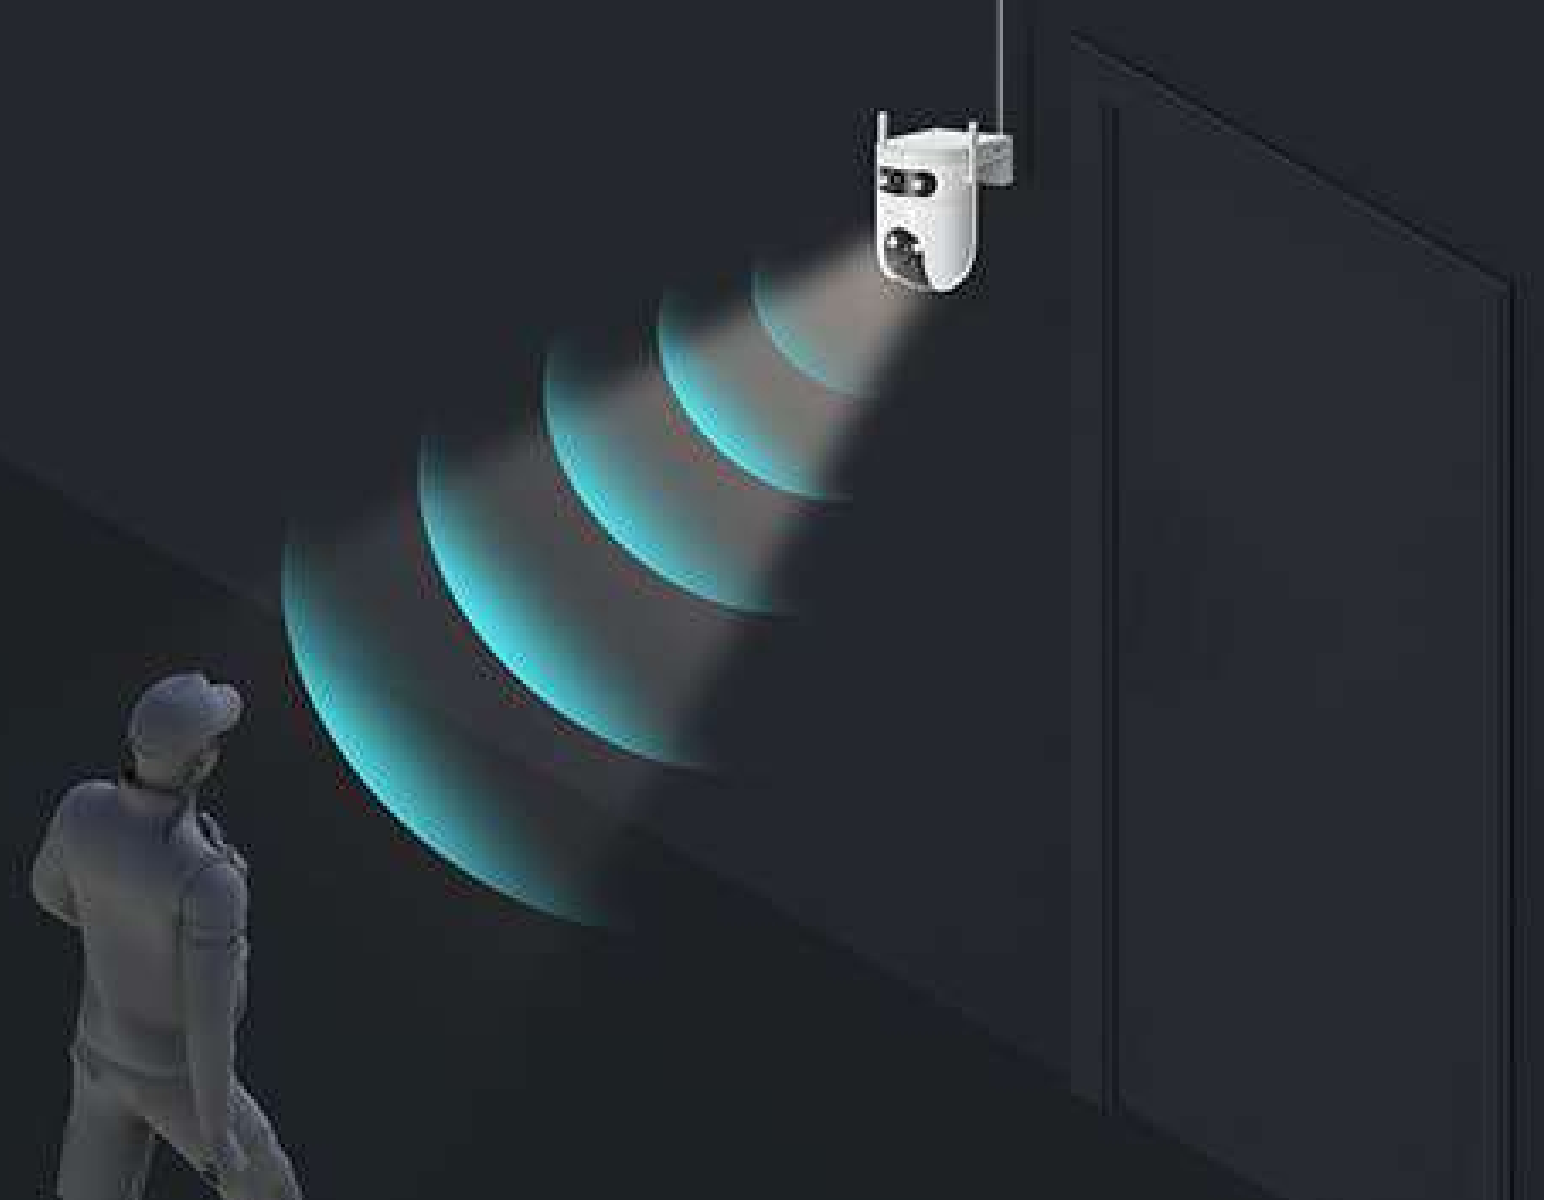

More than
event-only recording

Less than
24/7 storage

1 FPS
NO EVENT

Self-Adaptive FPS
EVENT DETECTED

1 FPS
NO EVENT

Faster connections, boosted coverage

Being Wi-Fi 6-enabled means that the H9c Dual is far less likely to face network challenges when operating outside your house.³ In addition to enhanced Wi-Fi connection stability, you can enjoy smoother dual 2K video streaming and faster camera response when controlling it remotely.

- Low-Latency Dual 2K Streaming
- Extended Range & Coverage
- Enhanced Connectivity
- No Hub Required

Communications can be this easy

Enjoy two-way audio by simply using your smartphone. Or, pre-record a 10-second voice message that automatically plays upon human motion detection.

A vigilant guard who works around the clock

The H9c Dual integrates EZVIZ's beloved active defense function to provide an extra layer of protection. Upon detection of intruders, the camera will set off a loud siren and flash spotlights to warn them away.¹

Wall Mount

Ceiling Mount

Pole Mount
Sold separately

A durable design with versatile setups

Designed to satisfy security demands under various scenarios, the H9c Dual can easily find its best location to deliver steady, reliable performance even in rain or snow.