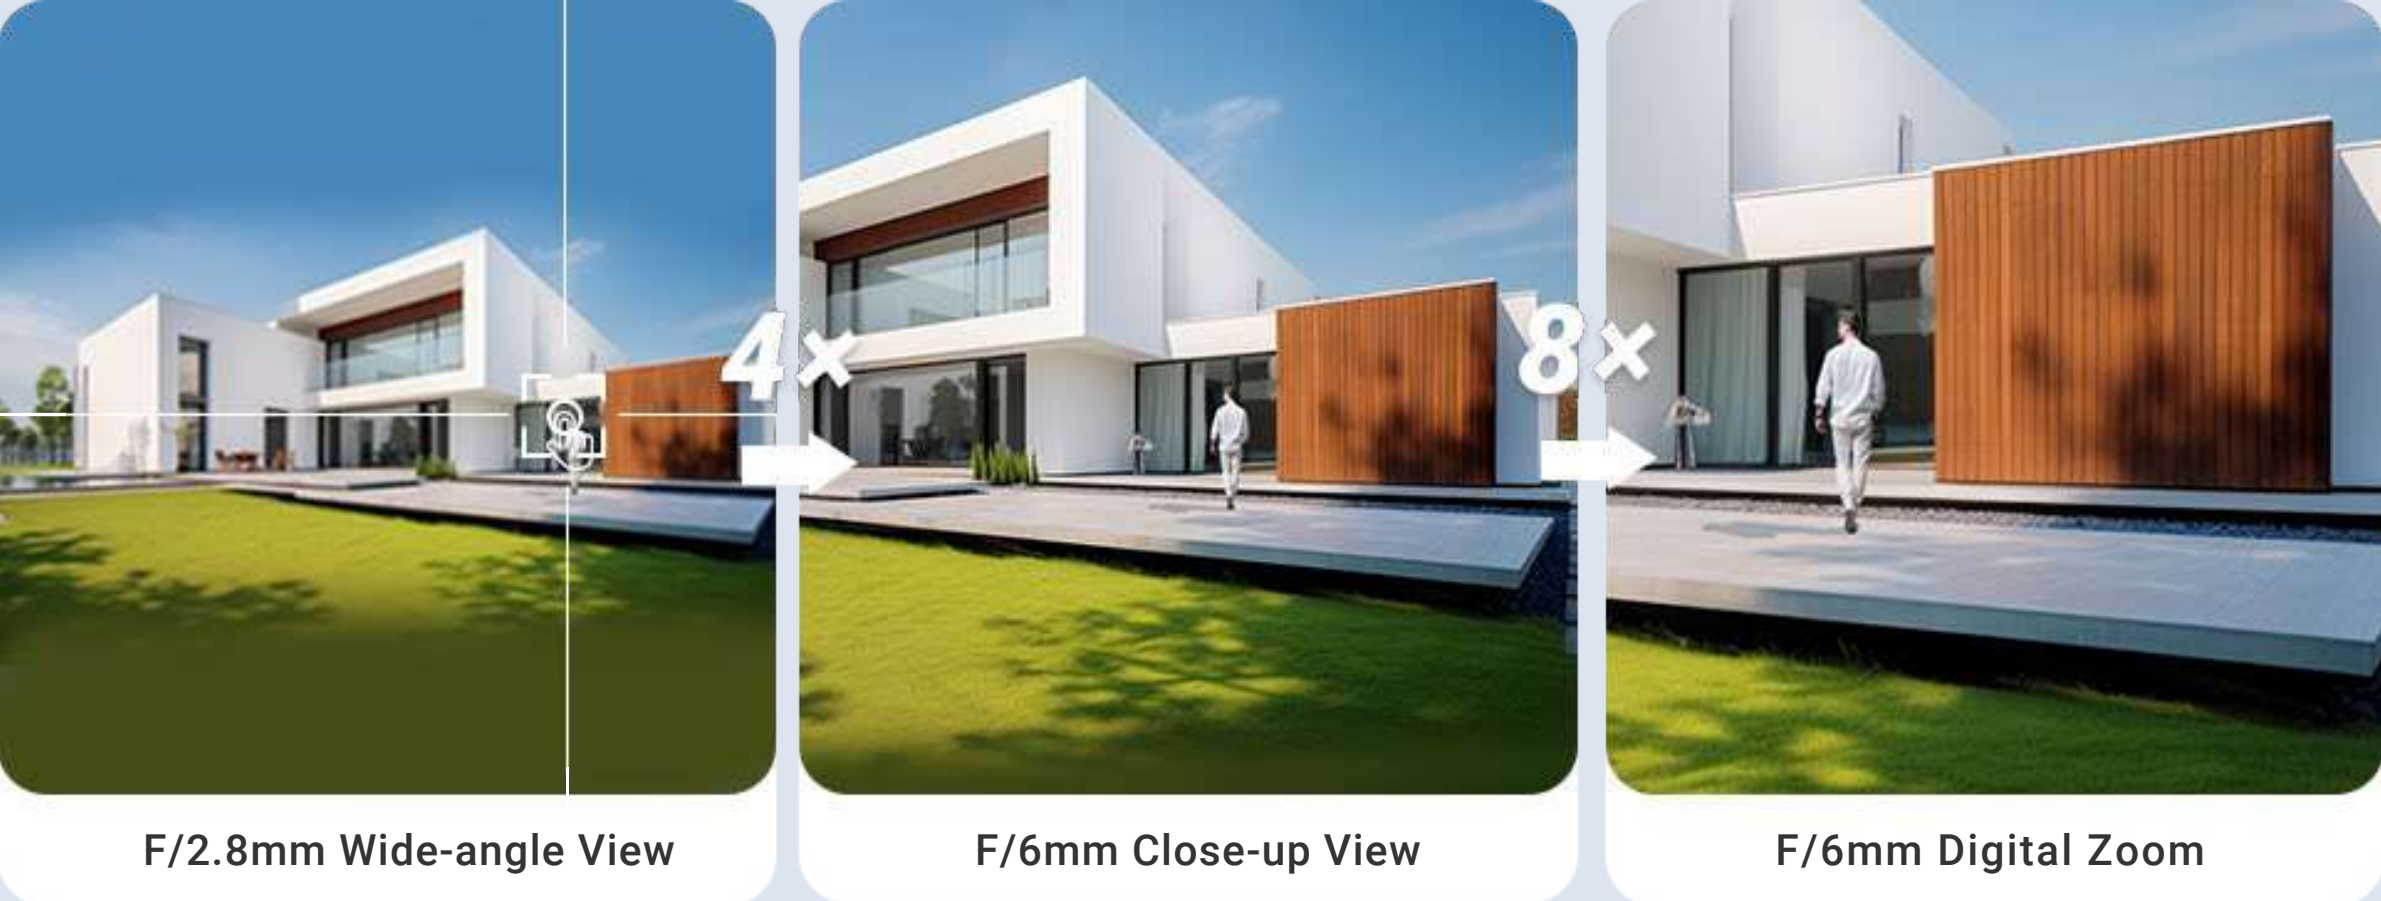

The H9c Dual offers versatile monitoring with two lenses that adapt to your needs. You can have both lenses focus on the same spot for detailed viewing or angle them separately to cover two different areas at once.

Step 1

The top lens detects a moving person in its view

Step 2

The bottom lens rotates and follows the moving person

(The bottom lens is also capable of tracking objects that it detects.)

Smarter alerts on the comes and goes

In addition to capturing human activities with a wealth of information, the H9c Dual recognizes the shape of a car from other moving objects. If your family member pulls up in front of your driveway or someone parks in your detected area, you will be notified immediately.

-  AI-Powered Human Shape Detection (On both lenses)
-  AI-Powered Vehicle Shape Detection (On both lenses)
-  No Subscription Fee

Click to check, with both wide and close-up views

Understand the whole, big picture while paying attention to the important details, by using the EZVIZ App. You can tap the area of interest on the wide-angle viewing box, so a close-up view will be shown on the side at the same time.