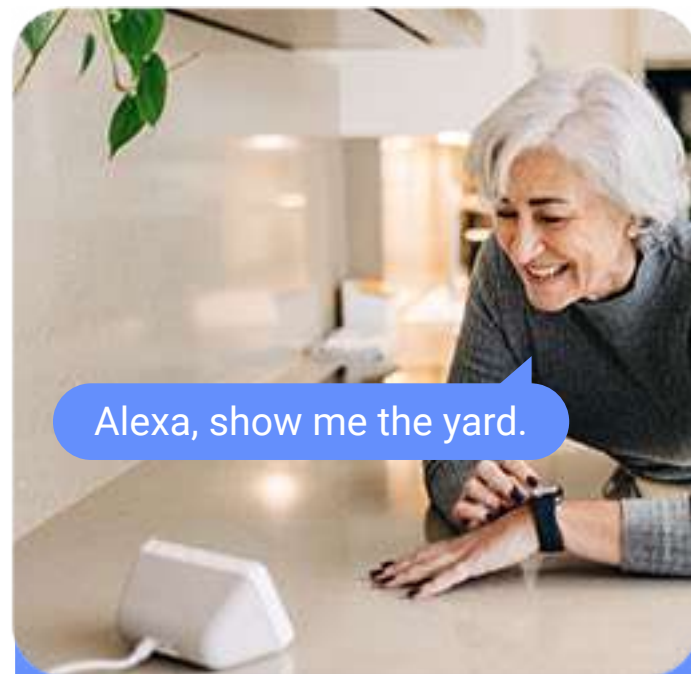

Powerful antennas, stable connection

It boosts up to 220 m Wi-Fi coverage thanks to its high-performance dual antennas.⁷ It also offers wired options for further convenience.

H.265 for enhanced video experience

The H.265 creates a smoother viewing experience while only using about 50% of the data storage space required by cameras with H.264.⁸

Dual storage options for important moments

The camera automatically saves detection-triggered history videos. You can choose to secure them on a large local storage card, or simply by subscribing to the EZVIZ CloudPlay.⁶

Alexa, show me the yard.

Smart integration for hands-free control

The camera supports easy integration to your existing voice assistants. You can pull up the video feed by simply saying "Alexa" or "Hey Google".⁵