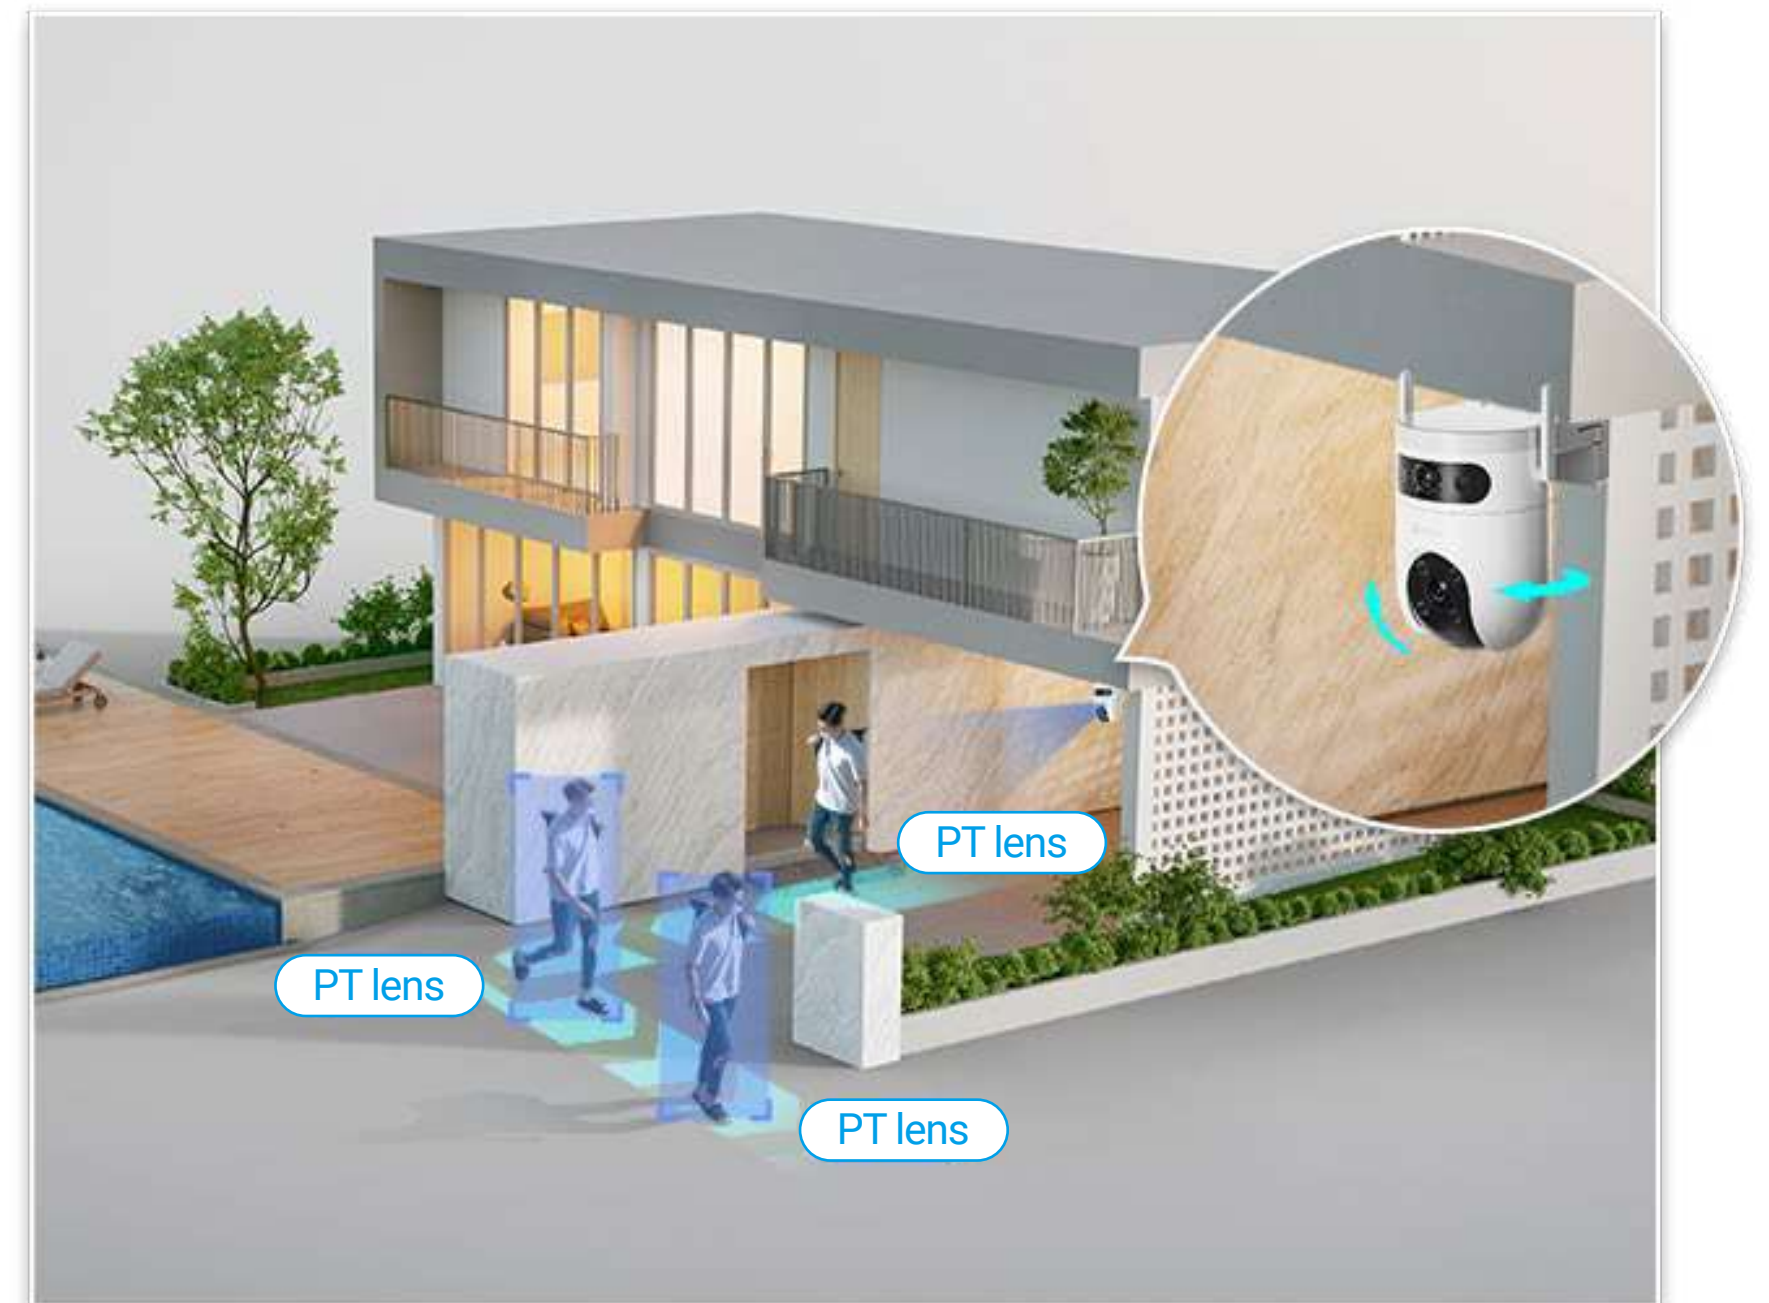

The H9c Dual offers versatile monitoring with two lenses that adapt to your needs. You can have both lenses focus on the same spot for detailed viewing or angle them separately to cover two different areas at once.

Dual lenses to see wide and clear

Dual lenses to see back and front

Co-action technology ready for a complex activity

Unlike most dual-lens cameras in the market that only stitch the views of two lenses, the H9c Dual is smart enough to complete a complicated detection activity by involving two lenses at the same time.

Step 1

The top lens detects a moving person in its view

Step 2

The bottom lens rotates and follows the moving person

(The bottom lens is also capable of tracking objects that it detects.)

Smarter alerts on the comes and goes

In addition to capturing human activities with a wealth of information, the H9c Dual recognizes the shape of a car from other moving objects. If your family member pulls up in front of your driveway or someone parks in your detected area, you will be notified immediately.